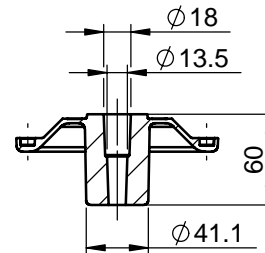

20080700103
H-Retaining plate/8

20080700303
H-Hub plate/8/000015

20080700903
H-Hub plate/8/312809

20080709003
H-Hub plate/8/604113

20085053400
H-Boss/8/626528H7/8Js9

20080714006
H-Retaining plate/8/Flange

20080714106
H-Hub plate/8/Flange

Partnumbers for cast
Hubs plates with bosses:

20080700903
20080701003
20080701103
20080707003
20080708406
20080709003

Partnames for cast
Hubs plates with bosses:

H-Hub plate/8/312809
H-Hub Plate/8/313513
H-Hub plate/8/524117
H-Hub plate/8/423513
H-Hub plate/8/413513/Cone
H-Hub plate/8/604113

L: B: D: Bore:
min/max

31	28	09	09 - 13
31	25	13	13 - 18
52	41	17	17 - 28
42	35	13	13 - 24
41	35	13	13 - 24
60	41	13	13/18 - 28

11 - 14 Boss length 31
14 - 19 Boss length 41
19 - 24 Boss length 52

Last update: 11-05-2006