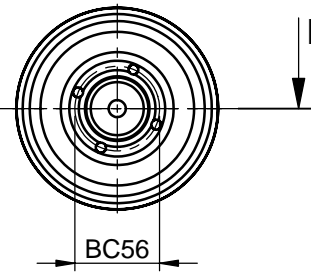

20080700103
H-Retaining plate/8

20080700303
H-Hub plate/8/000015

20080700903
H-Hub plate/8/312809

20080709003
H-Hub plate/8/604113

20085053400
H-Boss/8/626528H7/8Js9

20080714006
H-Retaining plate/8/Flange

20080714106
H-Hub plate/8/Flange

Partnumbers for cast
Hubs plates with bosses:

20080700903
20080701003
20080701103
20080707003
20080708406
20080709003

Partnames for cast
Hubs plates with bosses:

H-Hub plate/8/312809
H-Hub Plate/8/313513
H-Hub plate/8/524117
H-Hub plate/8/423513
H-Hub plate/8/413513/Cone
H-Hub plate/8/604113

L: B: D: Bore:
min/max

31	28	09	09 - 13
31	25	13	13 - 18
52	41	17	17 - 28
42	35	13	13 - 24
41	35	13	13 - 24
60	41	13	13/18 - 28

11 - 14 Boss length 31
14 - 19 Boss length 41
19 - 24 Boss length 52

Last update: 11-05-2006