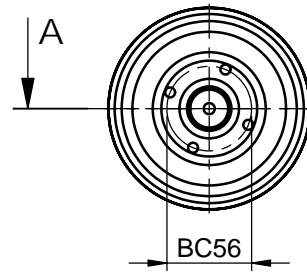

20080700103
H-Retaining plate/8

20080700303
H-Hub plate/8/000015

20080700903
H-Hub plate/8/312809

20080709003
H-Hub plate/8/604113

20085053400
H-Boss/8/626528H7/8Js9

20080714006
H-Retaining plate/8/Flange

20080714106
H-Hub plate/8/Flange

Partnumbers for cast
Hubs plates with bosses:

20080700903
20080701003
20080701103
20080707003
20080708406
20080709003

Partnames for cast
Hubs plates with bosses:

H-Hub plate/8/312809
H-Hub Plate/8/313513
H-Hub plate/8/524117
H-Hub plate/8/423513
H-Hub plate/8/413513/Cone
H-Hub plate/8/604113

L: B: D: Bore:
min/max

31	28	09	09 - 13
31	25	13	13 - 18
52	41	17	17 - 28
42	35	13	13 - 24
41	35	13	13 - 24
60	41	13	13/18 - 28

11 - 14 Boss length 31
14 - 19 Boss length 41
19 - 24 Boss length 52

Last update: 11-05-2006