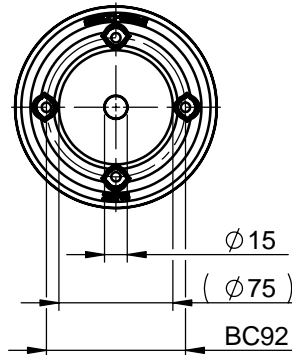

20080700103
H-Retaining plate/8

20080700303
H-Hub plate/8/000015

20080700903
H-Hub plate/8/312809

20080709003
H-Hub plate/8/604113

20085053400
H-Boss/8/626528H7/8Js9

20080714006
H-Retaining plate/8/Flange

20080714106
H-Hub plate/8/Flange

Partnumbers for cast
Hubs plates with bosses:

20080700903
20080701003
20080701103
20080707003
20080708406
20080709003

Partnames for cast
Hubs plates with bosses:

H-Hub plate/8/312809
H-Hub Plate/8/313513
H-Hub plate/8/524117
H-Hub plate/8/423513
H-Hub plate/8/413513/Cone
H-Hub plate/8/604113

L: B: D: Bore:
min/max

31	28	09	09 - 13
31	25	13	13 - 18
52	41	17	17 - 28
42	35	13	13 - 24
41	35	13	13 - 24
60	41	13	13/18 - 28

11 - 14 Boss length 31
14 - 19 Boss length 41
19 - 24 Boss length 52

Last update: 11-05-2006