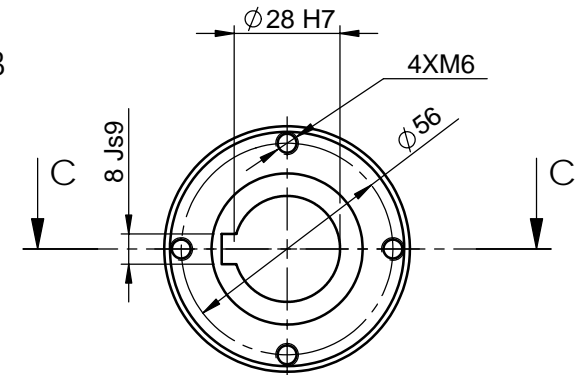

20080700103
H-Retaining plate/8

20080700303
H-Hub plate/8/000015

20080700903
H-Hub plate/8/312809

20080709003
H-Hub plate/8/604113

20085053400
H-Boss/8/626528H7/8Js9

20080714006
H-Retaining plate/8/Flange

20080714106
H-Hub plate/8/Flange

Partnumbers for cast
Hubs plates with bosses:

20080700903
20080701003
20080701103
20080707003
20080708406
20080709003

Partnames for cast
Hubs plates with bosses:

H-Hub plate/8/312809
H-Hub Plate/8/313513
H-Hub plate/8/524117
H-Hub plate/8/423513
H-Hub plate/8/413513/Cone
H-Hub plate/8/604113

L: B: D: Bore:
min/max

31	28	09	09 - 13
31	25	13	13 - 18
52	41	17	17 - 28
42	35	13	13 - 24
41	35	13	13 - 24
60	41	13	13/18 - 28

11 - 14 Boss length 31
14 - 19 Boss length 41
19 - 24 Boss length 52

Last update: 11-05-2006