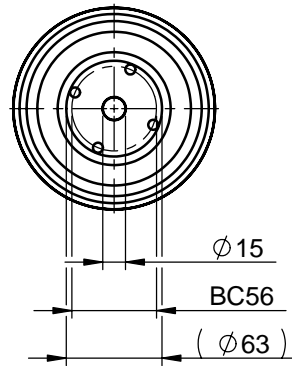

20080700103
H-Retaining plate/8

20080700303
H-Hub plate/8/000015

20080700903
H-Hub plate/8/312809

20080709003
H-Hub plate/8/604113

20085053400
H-Boss/8/626528H7/8Js9

20080714006
H-Retaining plate/8/Flange

20080714106
H-Hub plate/8/Flange

Partnumbers for cast
Hubs plates with bosses:

20080700903
20080701003
20080701103
20080707003
20080708406
20080709003

Partnames for cast
Hubs plates with bosses:

H-Hub plate/8/312809
H-Hub Plate/8/313513
H-Hub plate/8/524117
H-Hub plate/8/423513
H-Hub plate/8/413513/Cone
H-Hub plate/8/604113

L: B: D: Bore:
min/max

31	28	09	09 - 13
31	25	13	13 - 18
52	41	17	17 - 28
42	35	13	13 - 24
41	35	13	13 - 24
60	41	13	13/18 - 28

11 - 14 Boss length 31
14 - 19 Boss length 41
19 - 24 Boss length 52

Last update: 11-05-2006