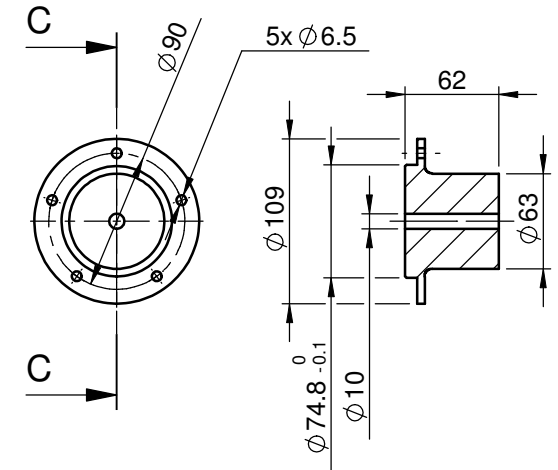

2400070590 - Boss/424013/75

24000707400 - Boss/625113/32/75/Cone L=27

24000707710- Boss/626310/75

Partnumbers
cast bosses:

Partnames
cast bosses:

L:	B:	D:	Bore: min/max
23	73	27	JA
31	28	9,5	9,5 - 15
38	82	40	SD
42	40	13	12,5 - 19
42	45	18	19 - 22
52	45	22	22 - 25
62	51	22	22 - 27
62	73	27	27 - 40
52	51	27	27 - 28
52	45	18	18 - 25
52	45	15	15 - 25
52	45	15	15 - 25
62	51	15	15 - 28
82	73	27	27 - 34
82	73	34	34 - 40
82	73	12	12 - 40
112	90	40	40 - 48

24000702200	Boss/237327/75
24000702900	Boss/312809/75
24000703900	Boss/388240/75
24000705900	Boss/424013/75
24000706000	Boss/424018/75
24000706100	Boss/524522/75
24000706200	Boss/625122/75
24000706300	Boss/627327/75
24000706400	Boss/625127/75
24000706500	Boss/524518/75
24000706600	Boss/524513/32/75/Cone L=22
24000706700	Boss/524515/36/75/Cone L=26,5
24000707400	Boss/625113/32/75/Cone L=27
24000707800	Boss/827327/75
24000708300	Boss/827334/75
24000708500	Boss/827312/32/75/Cone L=32
24000708900	Boss/1129040/75

Standard bore and boss lengths

Bore 09 - 14	Length 31
Bore 12,5 - 21	Length 42
Bore 22 - 26	Length 52
Bore 22 - 29	Length 62
Bore 22 - 41	Length 62 reinforced
Bore 27 - 41	Length 82
Bore 40 - 48	Length 112

Bore 10 - 38	Length 62	Bar material
Bore 10 - 38	Length 82	Bar material
Bore 10 - 38	Length 112	Bar material