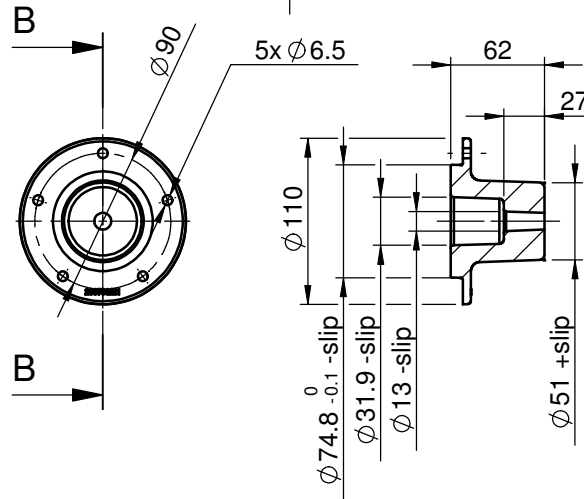

2400070590 - Boss/424013/75

24000707400 - Boss/625113/32/75/Cone L=27

24000707710- Boss/626310/75

Partnumbers
cast bosses:

Partnames
cast bosses:

L:	B:	D:	Bore: min/max
23	73	27	JA
31	28	9,5	9,5 - 15
38	82	40	SD
42	40	13	12,5 - 19
42	45	18	19 - 22
52	45	22	22 - 25
62	51	22	22 - 27
62	73	27	27 - 40
52	51	27	27 - 28
52	45	18	18 - 25
52	45	15	15 - 25
52	45	15	15 - 25
62	51	15	15 - 28
82	73	27	27 - 34
82	73	34	34 - 40
82	73	12	12 - 40
112	90	40	40 - 48

24000702200	Boss/237327/75
24000702900	Boss/312809/75
24000703900	Boss/388240/75
24000705900	Boss/424013/75
24000706000	Boss/424018/75
24000706100	Boss/524522/75
24000706200	Boss/625122/75
24000706300	Boss/627327/75
24000706400	Boss/625127/75
24000706500	Boss/524518/75
24000706600	Boss/524513/32/75/Cone L=22
24000706700	Boss/524515/36/75/Cone L=26,5
24000707400	Boss/625113/32/75/Cone L=27
24000707800	Boss/827327/75
24000708300	Boss/827334/75
24000708500	Boss/827312/32/75/Cone L=32
24000708900	Boss/1129040/75

Standard bore and boss lengths

Bore 09 - 14	Length 31
Bore 12,5 - 21	Length 42
Bore 22 - 26	Length 52
Bore 22 - 29	Length 62
Bore 22 - 41	Length 62 reinforced
Bore 27 - 41	Length 82
Bore 40 - 48	Length 112

Bore 10 - 38	Length 62	Bar material
Bore 10 - 38	Length 82	Bar material
Bore 10 - 38	Length 112	Bar material