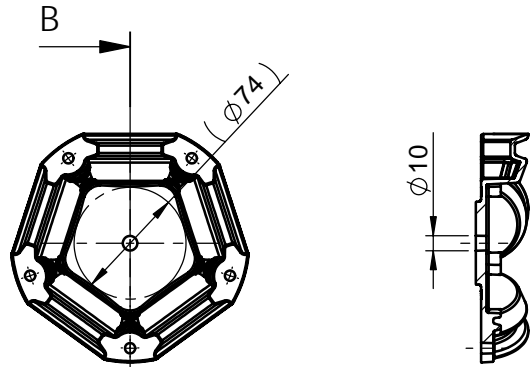

21050700103  
Z-Retaining plate/5

21050702603  
Z-Hub plate/5/424412

21050702503  
Z-Hub plate/5/00010

21050709403  
Z-Hub Plate/5/825215

Partnumbers for cast  
Hubs plates with bosses:

Partnames for cast  
Hubs plates with bosses:

L: B: D: Bore:  
min/max

21050700603  
21050702603  
21050704403  
21050708503  
21050709403

Z-Hub Plate/5/184018  
Z-Hub Plate/5/424412  
Z-Hub Plate/5/625212  
Z-Hub Plate/5/625223  
Z-Hub Plate/5/825215

|    |    |    |         |                        |
|----|----|----|---------|------------------------|
| 18 | 40 | 18 | 18 - 28 | 14 - 23 Boss length 42 |
| 42 | 44 | 12 | 12 - 28 | 12 - 34 Boss length 62 |
| 62 | 52 | 12 | 12 - 36 |                        |
| 62 | 52 | 23 | 23 - 36 |                        |
| 82 | 52 | 15 | 15 - 36 |                        |