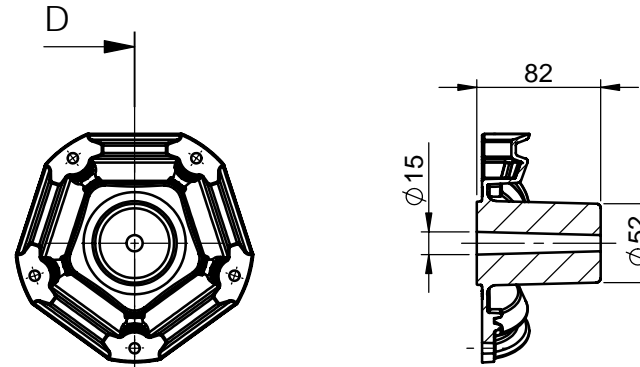

21050700103  
Z-Retaining plate/5

21050702603  
Z-Hub plate/5/424412

21050702503  
Z-Hub plate/5/00010

21050709403  
Z-Hub Plate/5/825215

Partnumbers for cast  
Hubs plates with bosses:

Partnames for cast  
Hubs plates with bosses:

L: B: D: Bore:  
min/max

21050700603  
21050702603  
21050704403  
21050708503  
21050709403

Z-Hub Plate/5/184018  
Z-Hub Plate/5/424412  
Z-Hub Plate/5/625212  
Z-Hub Plate/5/625223  
Z-Hub Plate/5/825215

|    |    |    |         |                        |
|----|----|----|---------|------------------------|
| 18 | 40 | 18 | 18 - 28 | 14 - 23 Boss length 42 |
| 42 | 44 | 12 | 12 - 28 | 12 - 34 Boss length 62 |
| 62 | 52 | 12 | 12 - 36 |                        |
| 62 | 52 | 23 | 23 - 36 |                        |
| 82 | 52 | 15 | 15 - 36 |                        |