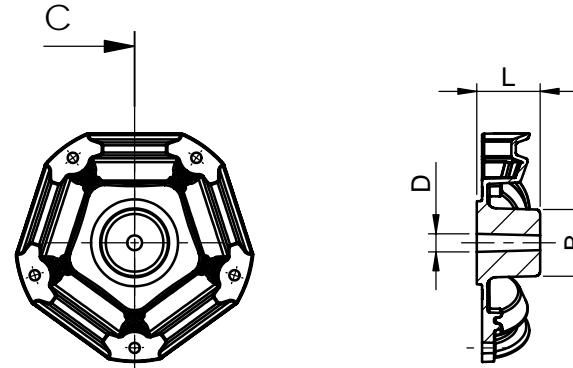

21050700103  
Z-Retaining plate/5

21050702603  
Z-Hub plate/5/424412

21050702503  
Z-Hub plate/5/00010

21050709403  
Z-Hub Plate/5/825215

Partnumbers for cast  
Hubs plates with bosses:

Partnames for cast  
Hubs plates with bosses:

L: B: D: Bore:  
min/max

21050700603  
21050702603  
21050704403  
21050708503  
21050709403

Z-Hub Plate/5/184018  
Z-Hub Plate/5/424412  
Z-Hub Plate/5/625212  
Z-Hub Plate/5/625223  
Z-Hub Plate/5/825215

|    |    |    |         |                        |
|----|----|----|---------|------------------------|
| 18 | 40 | 18 | 18 - 28 | 14 - 23 Boss length 42 |
| 42 | 44 | 12 | 12 - 28 | 12 - 34 Boss length 62 |
| 62 | 52 | 12 | 12 - 36 |                        |
| 62 | 52 | 23 | 23 - 36 |                        |
| 82 | 52 | 15 | 15 - 36 |                        |